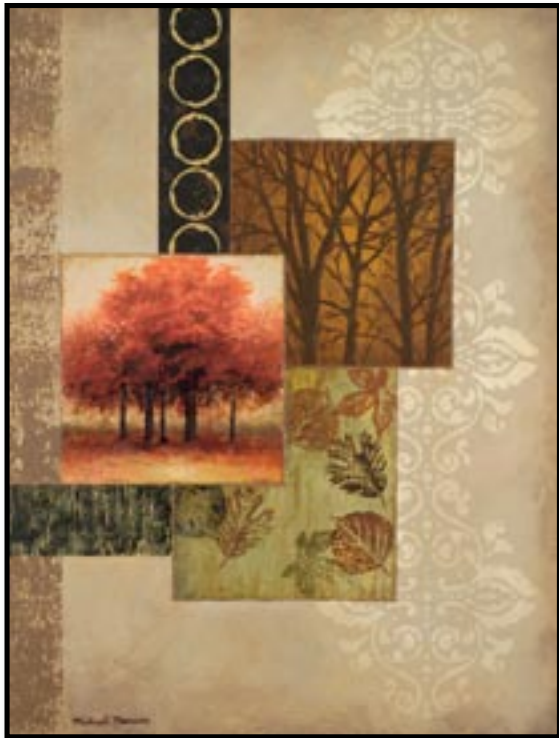

“RED TREES”

Michael Marcon

6670-1824   18 x 24   (45 x 60 CM)   **H**
6670-810   8 x 10   (20 x 25 CM)   **C**